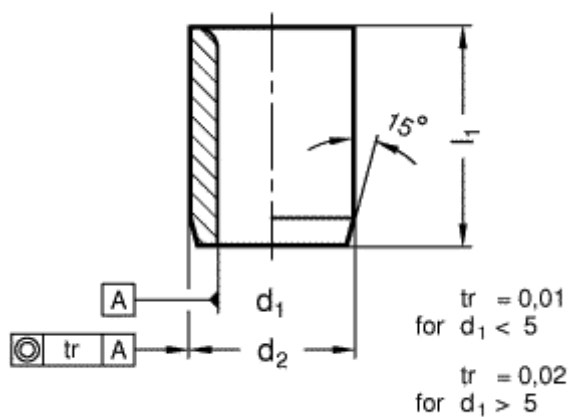

Article number: 201135022

Description: E+G Guide bush DIN 179-B4,5-12-A
without collar

Measures

$d_1 = 4,5$

$d_2 = 8$

$l_1 = 12$